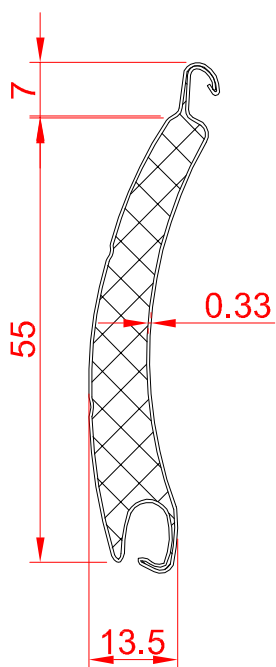

SLAT PROFILE